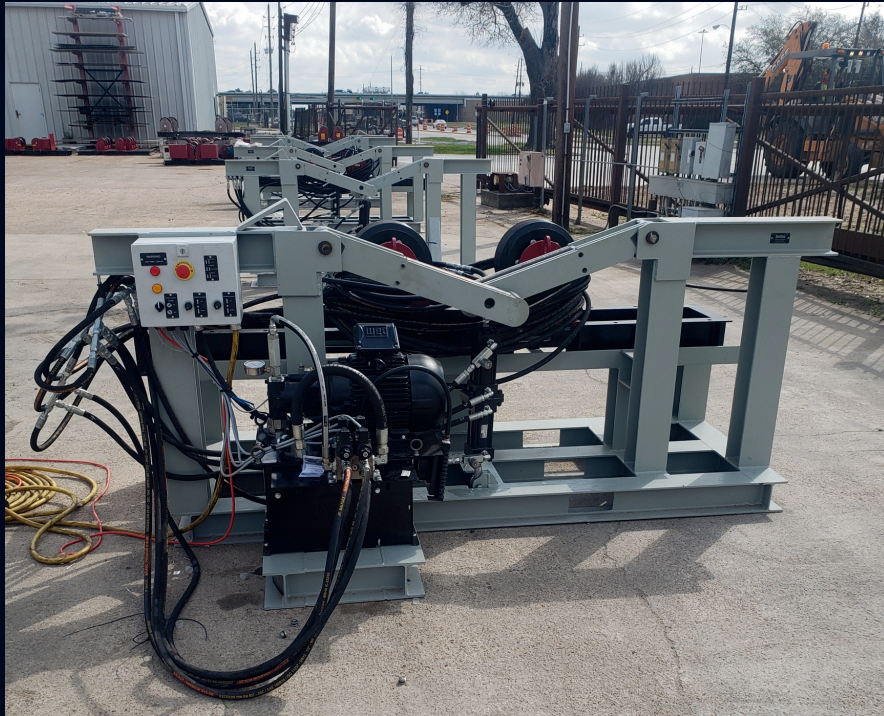

www.int-mc.com

ADDRESS

15921 Pine St.
Santa Fe, TX 77517

**INTEGRATED
MACHINE &
HYDRAULICS**

YOUR SOURCE FOR REPLACEMENT HYDRAULIC PUMPS, VALVES, CYLINDERS & MOTORS...REPAIRS & PARTS

**HYDRAULIC
POWER UNIT**