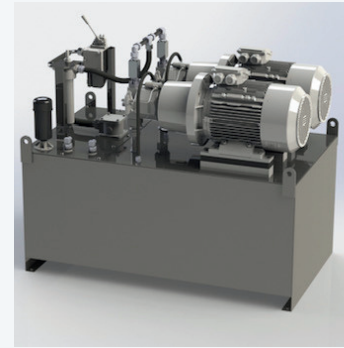

www.int-mc.com

ADDRESS

15921 Pine St.
Santa Fe, TX 77517

**INTEGRATED
MACHINE &
HYDRAULICS**

YOUR SOURCE FOR REPLACEMENT HYDRAULIC PUMPS, VALVES, CYLINDERS & MOTORS...REPAIRS & PARTS

**HYDRAULIC
POWER UNIT**