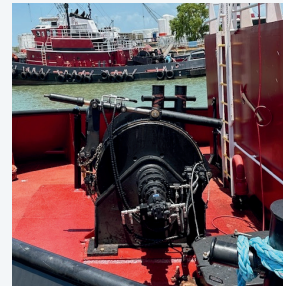

MARINE EQUIPMENT HYDRAULIC SOLUTIONS

- Hydraulic Pumps & Parts
- Winches
- Gear Boxes
- Hydraulic Valves
- Cranes
- Cylinders

GET IN TOUCH

OFFICE PHONE
409-927-5354

WEBSITE
www.int-mc.com

ADDRESS
15921 Pine St.
Santa Fe, TX 77517

**INTEGRATED
MACHINE &
HYDRAULICS**

YOUR SOURCE FOR REPLACEMENT HYDRAULIC PUMPS, VALVES, CYLINDERS & MOTORS...REPAIRS & PARTS

PUMPS

- Ensure smooth sailing with expert repair and replacement services for all types of marine hydraulic pumps and motors.
- From routine maintenance to complete overhauls, we specialize in keeping your vessel's hydraulic systems running at peak performance.
- Trust our marine hydraulic experts to deliver reliable, high-quality solutions that minimize downtime and maximize your time on the water.