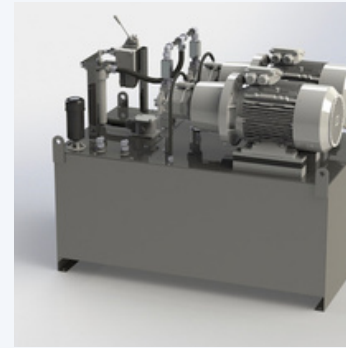

 **WEBSITE**
www.int-mc.com

 **ADDRESS**
15921 Pine St.
Santa Fe, TX 77517

**INTEGRATED
MACHINE &
HYDRAULICS**

YOUR SOURCE FOR REPLACEMENT HYDRAULIC PUMPS, VALVES, CYLINDERS & MOTORS...REPAIRS & PARTS

**HYDRAULIC
POWER UNIT**