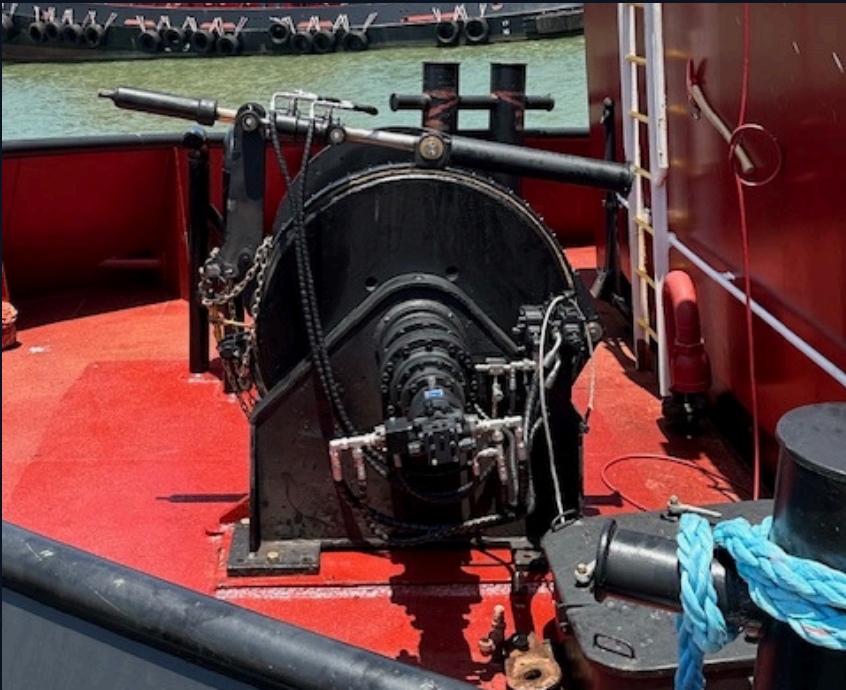

YOUR SOURCE FOR REPLACEMENT HYDRAULIC PUMPS, VALVES, CYLINDERS & MOTORS...REPAIRS & PARTS

PUMPS

- Ensure smooth sailing with expert repair and replacement services for all types of marine hydraulic pumps and motors.
- From routine maintenance to complete overhauls, we specialize in keeping your vessel's hydraulic systems running at peak performance.
- Trust our marine hydraulic experts to deliver reliable, high-quality solutions that minimize downtime and maximize your time on the water.