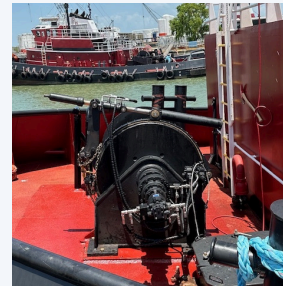

MARINE EQUIPMENT HYDRAULIC SOLUTIONS

- Hydraulic Pumps & Parts
- Winches
- Gear Boxes
- Hydraulic Valves
- Cranes
- Cylinders

GET IN TOUCH

OFFICE PHONE
409-927-5354

WEBSITE
www.int-mc.com

ADDRESS
15921 Pine St.
Santa Fe, TX 77517

**INTEGRATED
MACHINE &
HYDRAULICS**

YOUR SOURCE FOR REPLACEMENT HYDRAULIC PUMPS, VALVES, CYLINDERS & MOTORS...REPAIRS & PARTS

PUMPS

- Ensure smooth sailing with expert repair and replacement services for all types of marine hydraulic pumps and motors.
- From routine maintenance to complete overhauls, we specialize in keeping your vessel's hydraulic systems running at peak performance.
- Trust our marine hydraulic experts to deliver reliable, high-quality solutions that minimize downtime and maximize your time on the water.